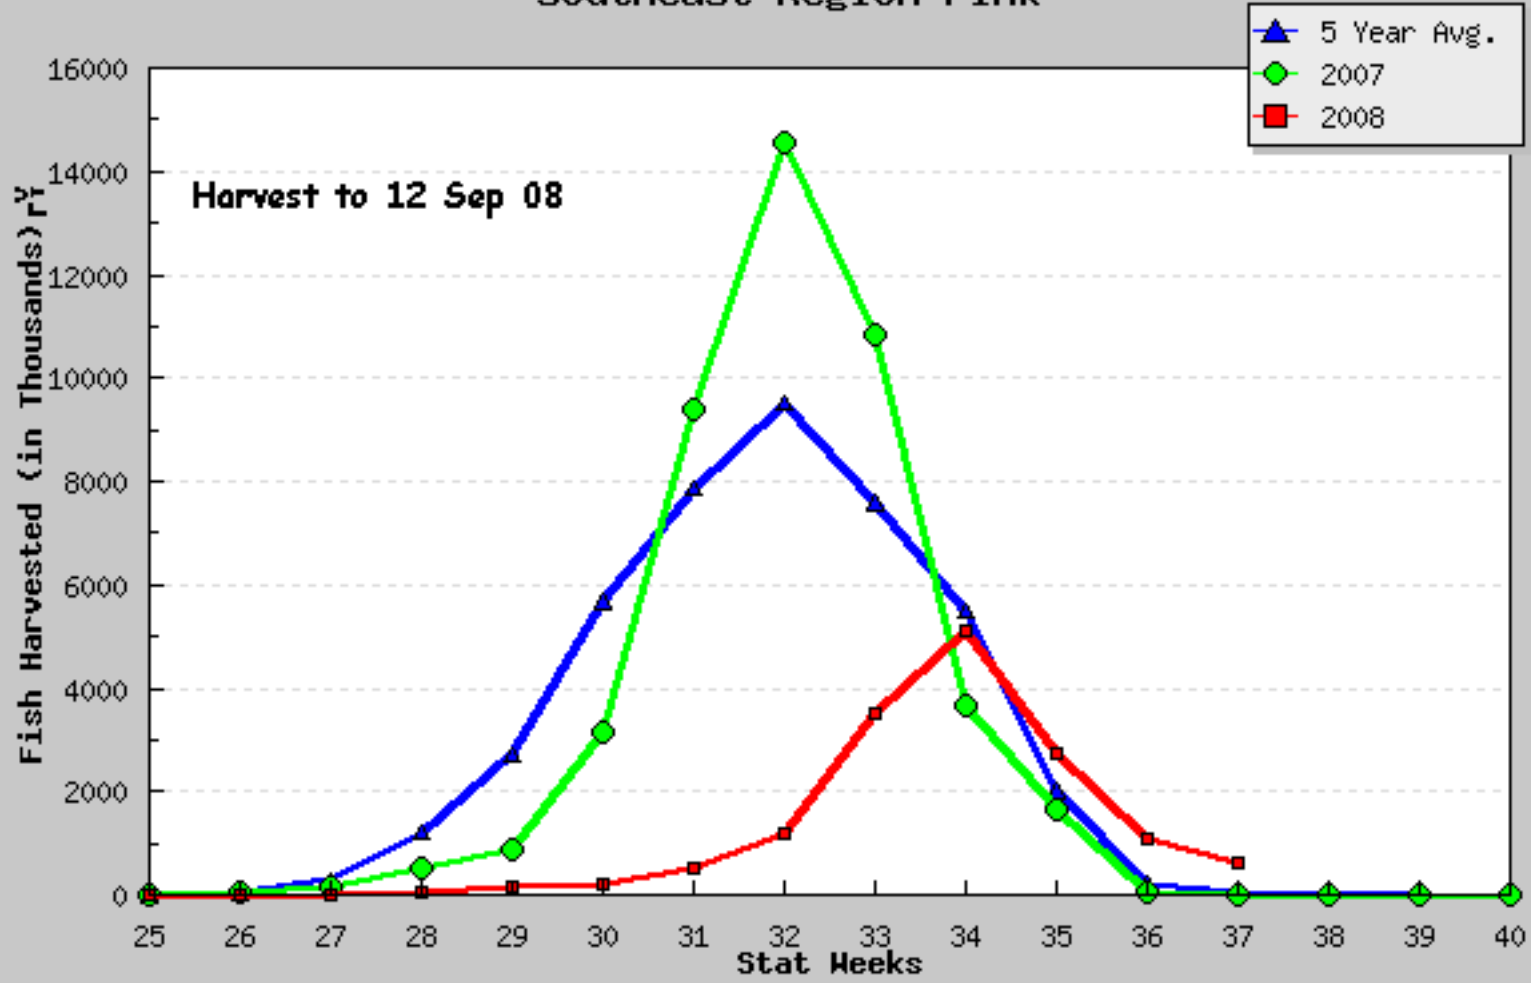

2008 Salmon Harvest

2008 weekly harvest compared to the 2007 weekly catch and the 5-year average weekly harvest. See weekly catches of Kodiak Pink, South East Region Pink, Prince William Sound Pink, and Statewide Sockeye Salmon on pages 2-5 of this PDF.

Kodiak Pink

Southeast Region Pink

Prince William Sound Pink