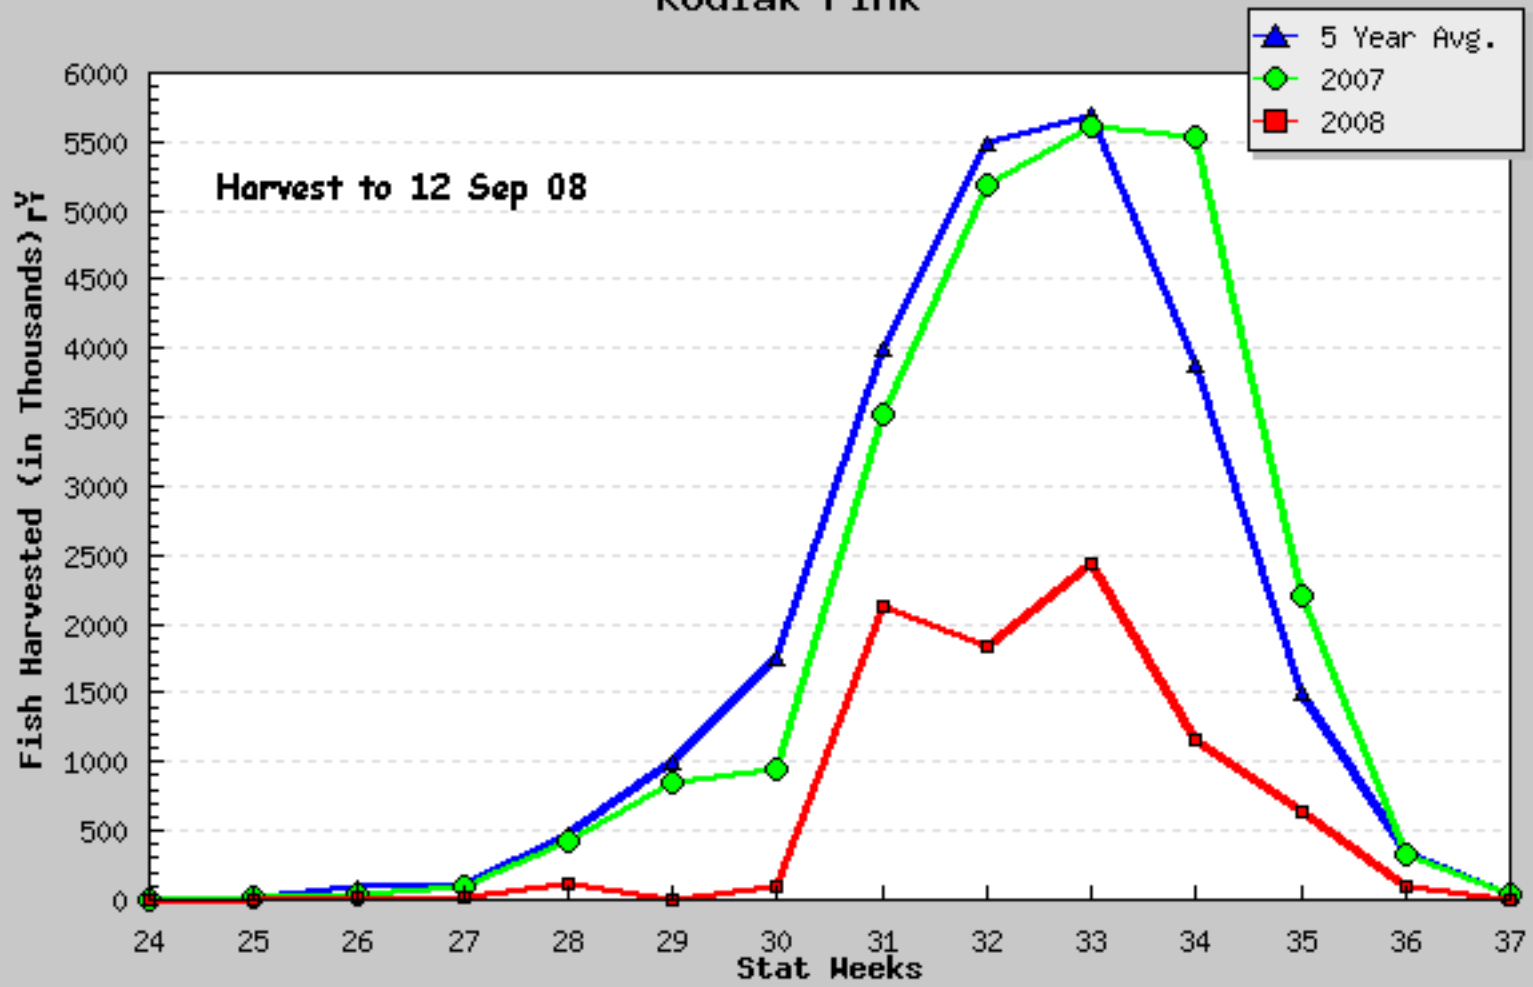

2008 Salmon Harvest

2008 weekly harvest compared to the 2007 weekly catch and the 5-year average weekly harvest. See weekly catches of Kodiak Pink, South East Region Pink, Prince William Sound Pink, and Statewide Sockeye Salmon on pages 2-5 of this PDF.

Kodiak Pink

Southeast Region Pink

Prince William Sound Pink