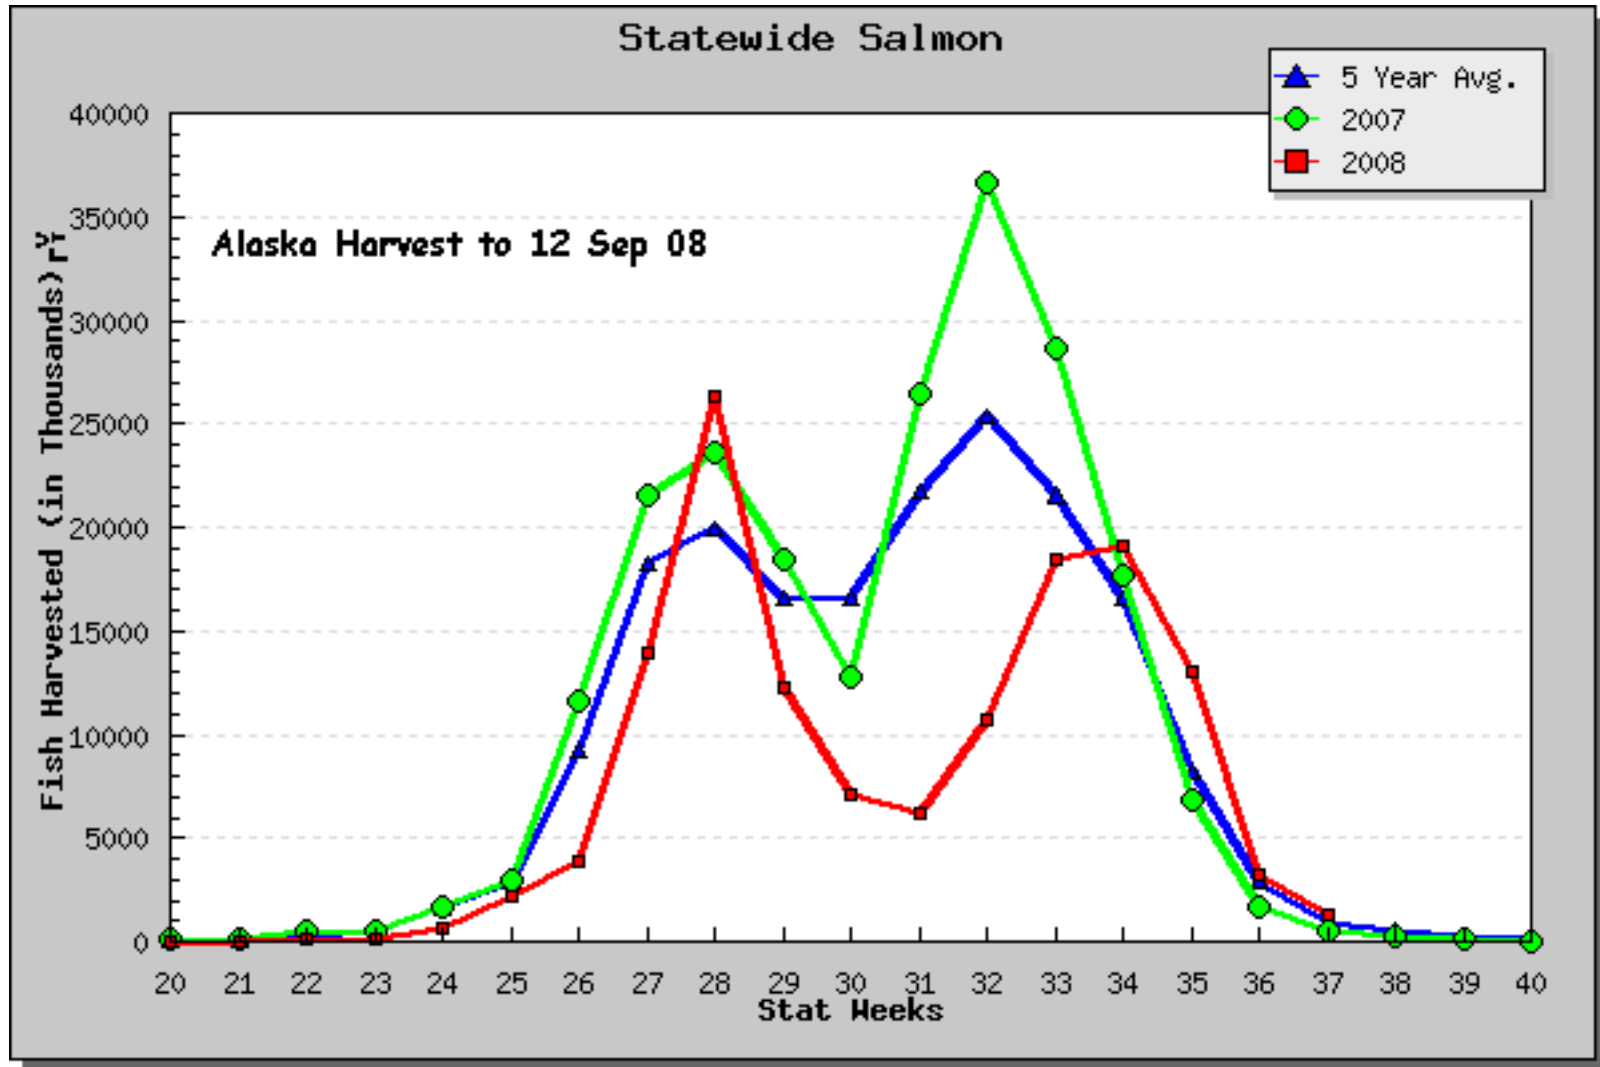

2008 Salmon Harvest

2008 weekly harvest compared to the 2007 weekly catch and the 5-year average weekly harvest. See weekly catches of Kodiak Pink, South East Region Pink, Prince William Sound Pink, and Statewide Sockeye Salmon on pages 2-5 of this PDF.

Kodiak Pink

Southeast Region Pink

Prince William Sound Pink